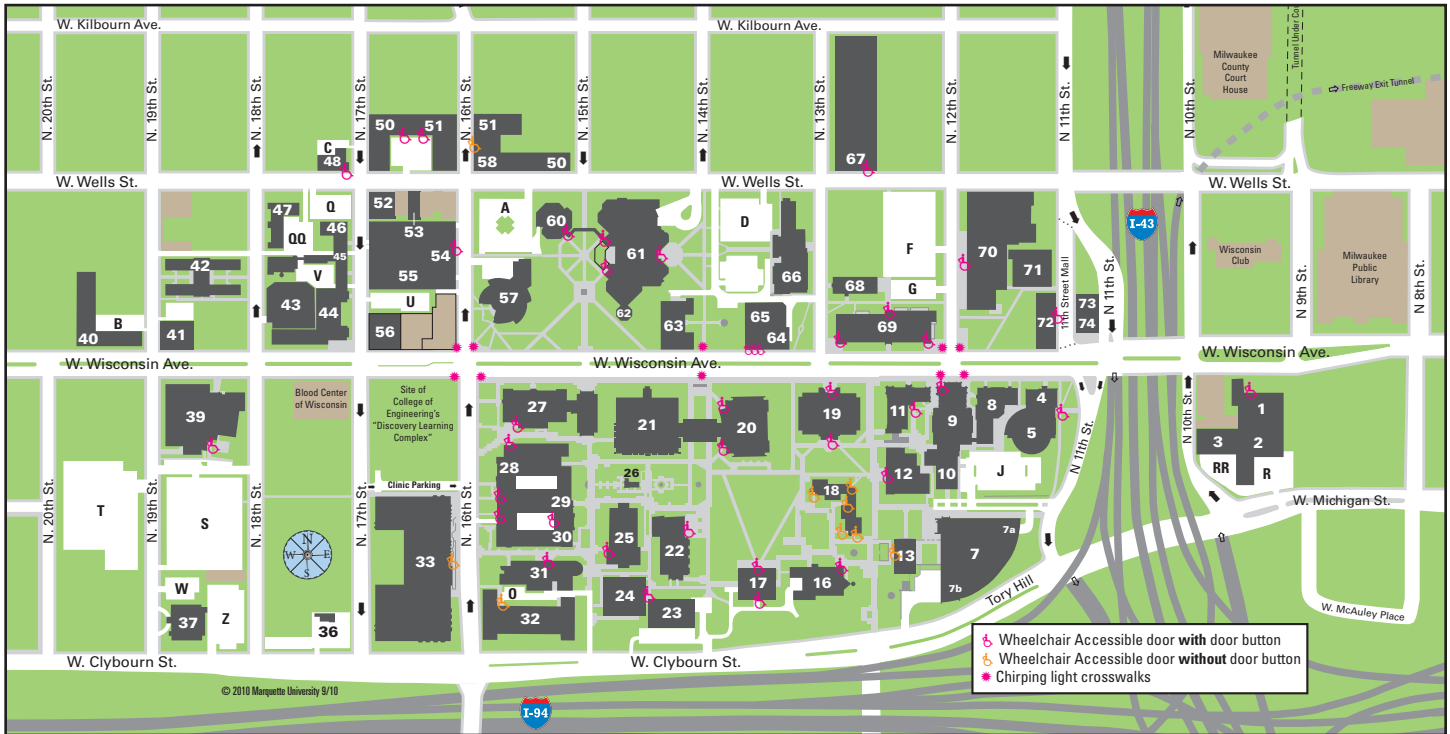

# Marquette University Campus Map

## From the west on I-94

*Exit #310A — 13th Street*

To 16th Street Parking Structure:

- At end of ramp, turn left onto 13th Street
- North ½ block to Clybourn Street  
(13th Street ends at Clybourn)
- Turn left onto Clybourn Street
- West 3 blocks to 16th Street
- At 16th Street (one-way northbound) turn right
- North 1 ½ blocks on 16th Street
- The 16th Street Parking Structure is on the left, between Wisconsin Avenue and Wells Street

## From the south on I-43/I-94

*Exit #72A — 10th Street and*

*Michigan/Tory Hill*

To 16th Street Parking Structure:

- At end of ramp, turn left onto Tory Hill
- Tory Hill becomes Clybourn
- At 16th Street (one-way northbound) turn right
- North 1 ½ blocks on 16th Street
- The 16th Street Parking Structure is on the left, between Wisconsin Avenue and Wells Street

## From the north on I-43

*Exit #72E — 11th Street and Highland*

To 16th Street Parking Structure:

- At end of ramp, continue straight on 11th Street (one-way southbound)
- 11th Street will shift left at Wells Street
- From the far right lane, turn right on Wisconsin Avenue
- At 16th Street (one-way northbound) turn right
- North ½ block
- The 16th Street Parking Structure is on the left, between Wisconsin Avenue and Wells Street